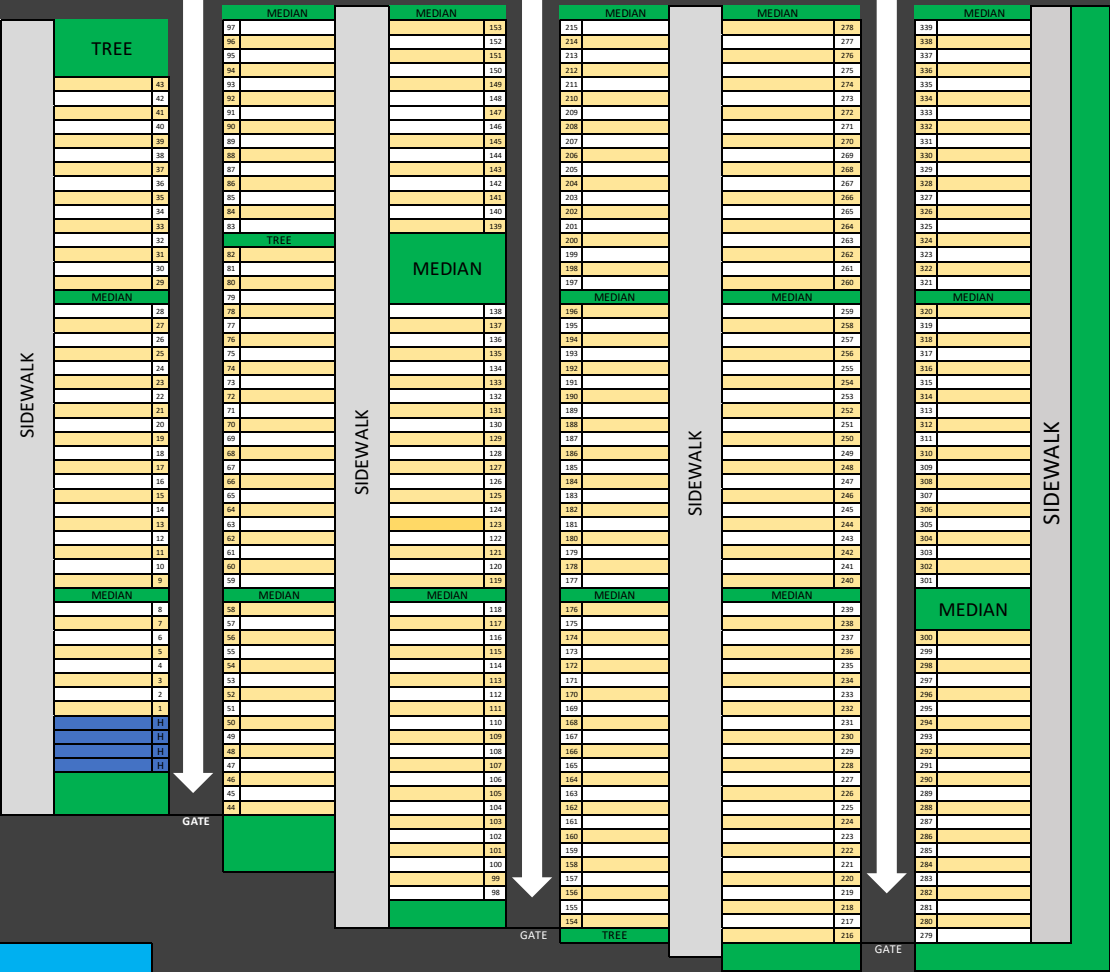

ENTRANCE

Football Field

Silver Eagle Drive

**GYM**

**BIKE RACK**

**Small Faculty Lot**